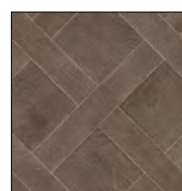

WOOD

WITSMAN OAK collection