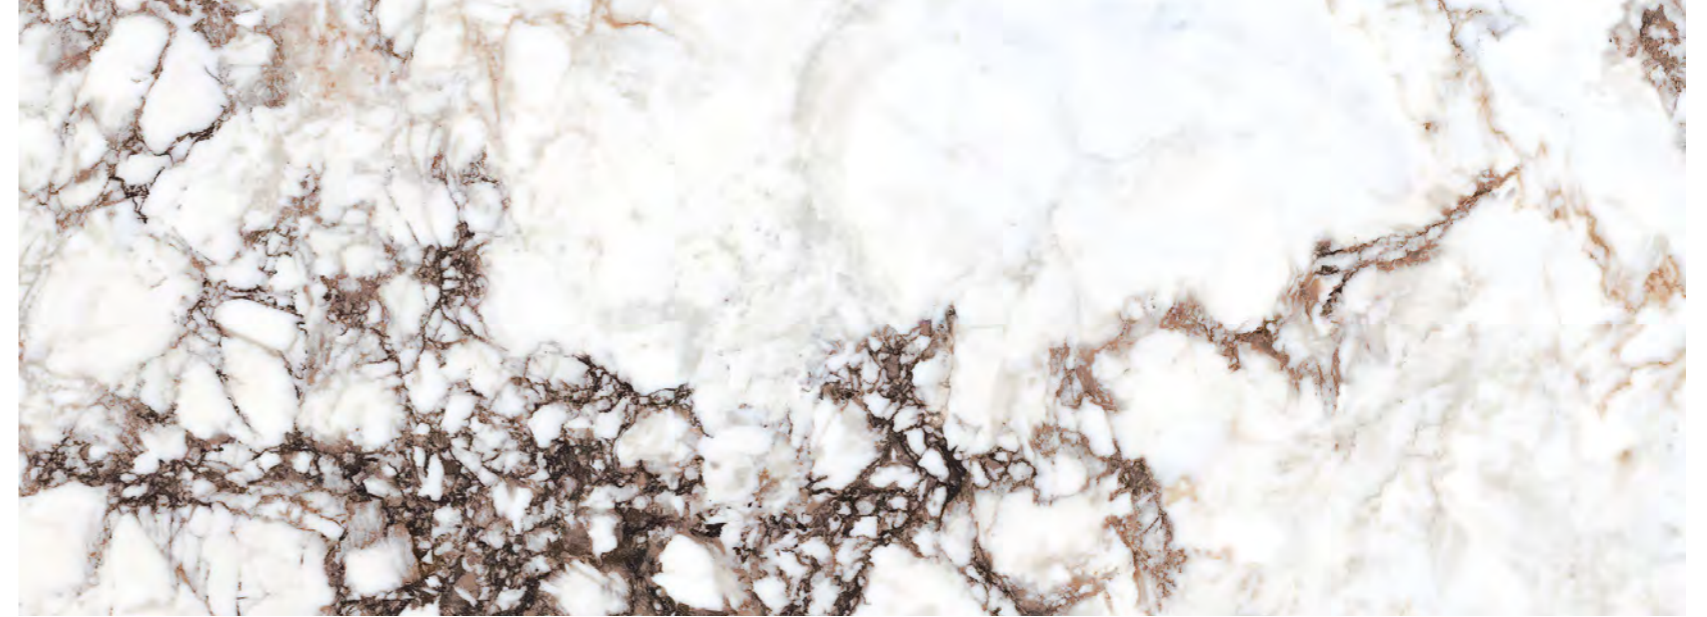

BRECCIA porcelain

COLOURS

FINISHES

DECORS

DIMENSIONS

Patterns: 11
Shade variation: V2
Thickness: 12 mm

Patterns: 13
Shade variation: V2
Thickness: 11,5 mm

D. DIAGONALE
30 x 30 cm
11,8 x 11,8"

TRI.
29,9 x 25,7 cm
11,8 x 10,12"

REFERENCES

PRICE CODE

28565 BRECCIA WHITE/75,5X151/EP	M58
28567 BRECCIA WHITE NT/75,5X151/C/R	M59
28566 BRECCIA WHITE/60X120/EP	M40
28568 BRECCIA WHITE NT/60X120/R	M66
29173 D.BRECCIA WHT/PEPPER DIAGONALE/30X30/EP	U51
29187 D.BRECCIA WHT/PEPPER DIAGONALE NT/30X30	U51
29273 TRI.BRECCIA WHITE /29,9x25,7/EP	U34
29274 TRI.BRECCIA WHITE NT/29,9x25,7/C	U34

Breccia White/ 75,5X151/EP

TECHNICAL DATA

	DIN 51130	UNE-ENV 12633	BS 7976-2 (PTV)	ANSI A137.1 (DCOF)
NT	R9	Class 1	+36 Wet	>0,42 Wet